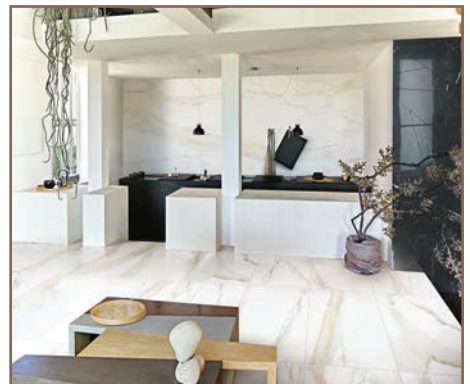

Classico Calacatta Gold

Coloured body porcelain stoneware

6 mm 1/4"

Spessore
 Thickness
 Epaisseur
 Dicke
 Espesor
 Толщина

Es. posa A

160x320 (63"x126")
 OPEN BOOK A MATTE
 OPEN BOOK A GLOSSY

Es. posa B

160x320 (63"x126")
 OPEN BOOK B MATTE
 OPEN BOOK B GLOSSY