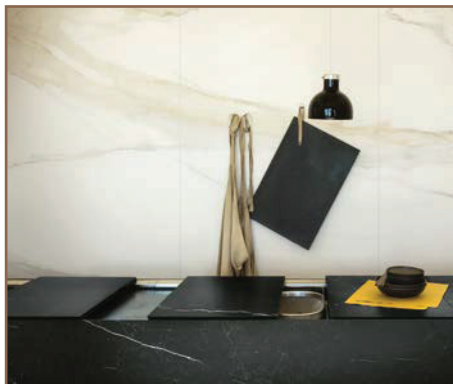

Classico Calacatta Gold

Coloured body porcelain stoneware

6 mm 1/4"

Spessore
 Thickness
 Epaisseur
 Dicke
 Espesor
 Толщина

Es. posa A

160x320 (63"x126")
 OPEN BOOK A MATTE
 OPEN BOOK A GLOSSY

Es. posa B

160x320 (63"x126")
 OPEN BOOK B MATTE
 OPEN BOOK B GLOSSY